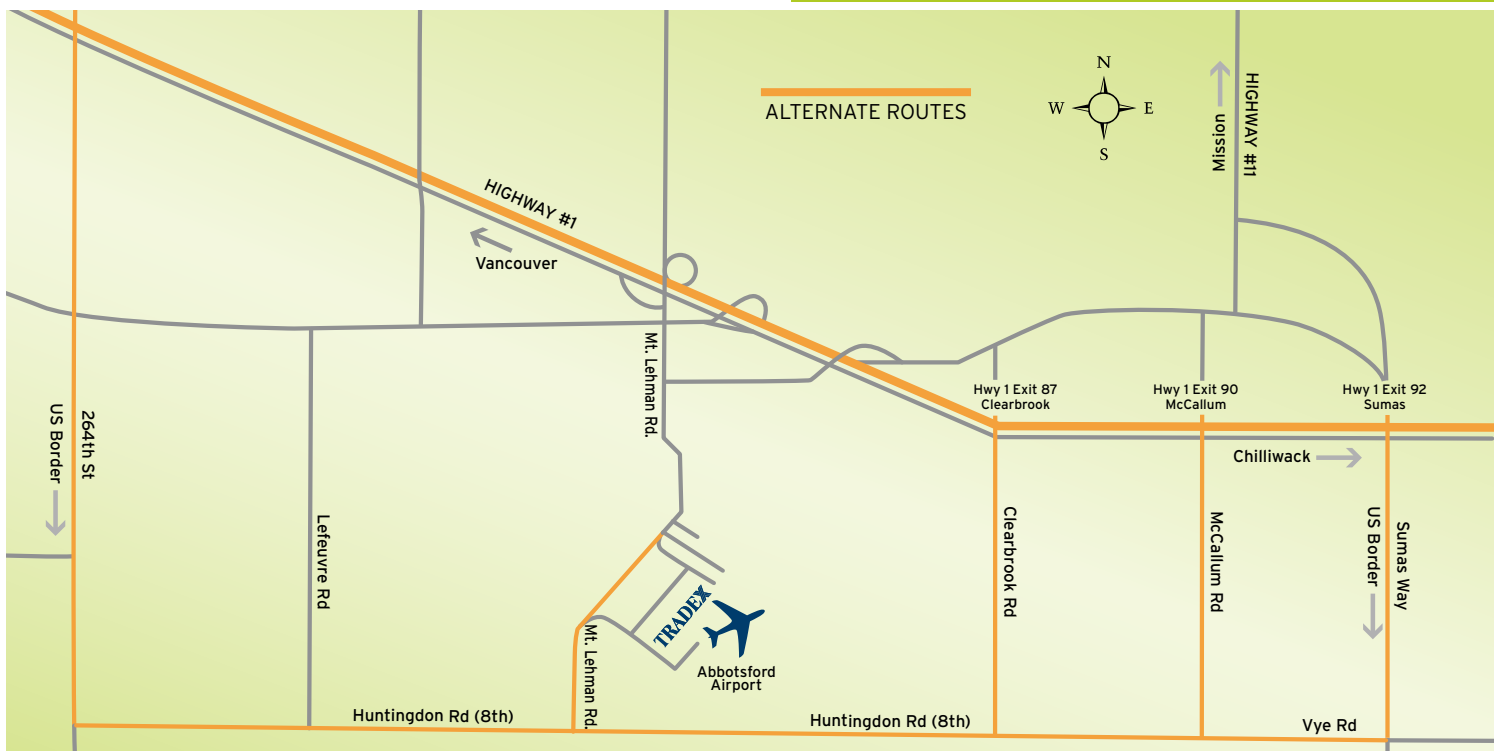

The Fraser Valley Trade & Exhibition Centre is proudly operated by the Tourism Abbotsford Society. For more information about Abbotsford, British Columbia please visit www.tourismabbotsford.ca